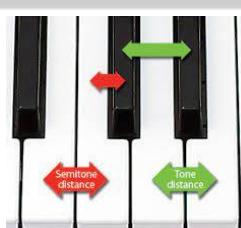

Assessment: 12 Bar Blues song group composing!

How are Blues song lyrics structured?

Assessment: 12 Bar Blues performing!

The Twelve Bar Blues

G	G	G	G
C	C	G	G
D	C	G	G

What are chords & how does the 12 Bar Blues work?

The Blues

Where did Blues music come from & what is its history?

What is a riff or ostinato in music?

Assessment: film scene composing!

The music of John Williams

Assessment: John Williams themes keyboard performing!

Why is music so important in films, & what is its history?

Assessment: Semitone descriptive composing!

Film Music

*Fur Elise*

Ludwig van Beethoven 1770 - 1827

Assessment: Fur Elise keyboard performing!

What are Binary Form & Ternary Form?

What are tones & semitones?

Why is Beethoven such a famous & important composer?

What are scales & what are the different types?

The World of Scales

Year 8

Your journey continues here!